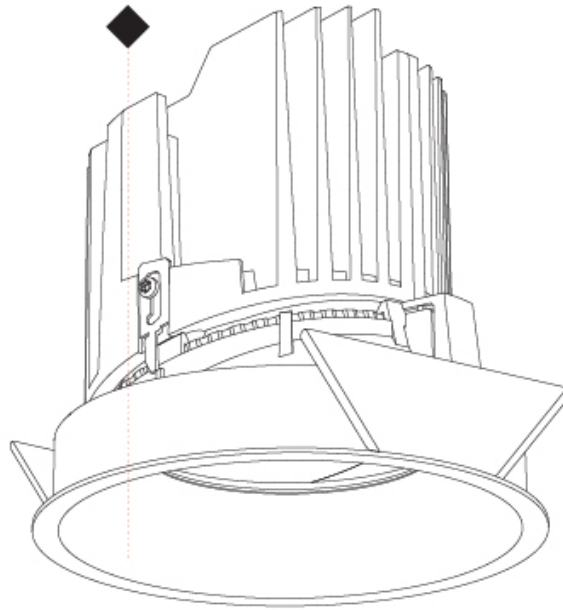

BIONIQ ROUND SEMI ADJUSTABLE RECESSED

A35299-

PROJECT

TYPE

SPECIFIER

QUANTITY

DATE