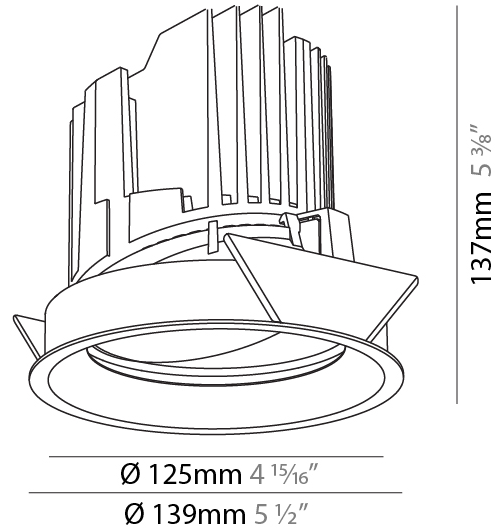

PHYSICAL

Shape: Round
Diameter (mm): 139
Diameter (in): 5 1/2
Height (mm): 137
Height (in): 5 3/8
Ceiling Thickness (mm): 10 / 12.5 / 15
Ceiling Thickness (in): 3/8 or 1/2 or 9/16
Min. Recessing Depth (mm): 150
Min. Recessing Depth (in): 5 7/8
Light Distribution: Adjustable / Downlight
Weight (kg): 0.805
Weight (lbs): 1.77
Fixture Finish: SSR / BKV / CWI / CRY / HAB / UFT / ITA / RUA / FTG / MYG / LOD / PUS / FRO / FUP / KIA / POP / BLS / SPG / MEY / GOH / GUM / CHC / COM / ABZ / JAG / OBR / MOS / ROR
Fixture Material: Aluminum Die Cast
Cut-out Measurements: 130mm / 5 1/8"

ELECTRICAL

Lamp Type: LED (Zhaga Standard)
Input Wattage (W): 13.2 / 16.5
Total Output Wattage (W): 12 / 14
Dimming: Tri-Mode (Non-Dimming and Phase Dimming (120Vac only) and 0-10V Dimming)
Driver Included: No
Driver Location: Recessed Housing
Driver Type: Constant Current - Universal
Driver Class: Class 2
Housing: See components
Input Voltage (V): 120 - 277
Constant Current (MA): 350

LED

Number of LEDs: 1
Color Temperature (°K): 2700 / 3000 / 3500 / 4000
Max. Delivered Lumen (lm): 870 / 970 / 1039 / 1060
Nominal Lumen (lm): 960 / 1070 / 1156 / 1180
CRI: >90 CRI
Efficiency (%): 0.905
Lamp Life (hrs): 50000

OPTICAL

Reflector°: 10
Optic°: Lens Pack - No Lens
Adjustability: Rotational 355°; Tilt 30°

RATINGS AND CERTIFICATIONS

Certified By: CSA Certified to UL and CSA Standards
IP rating: IP20